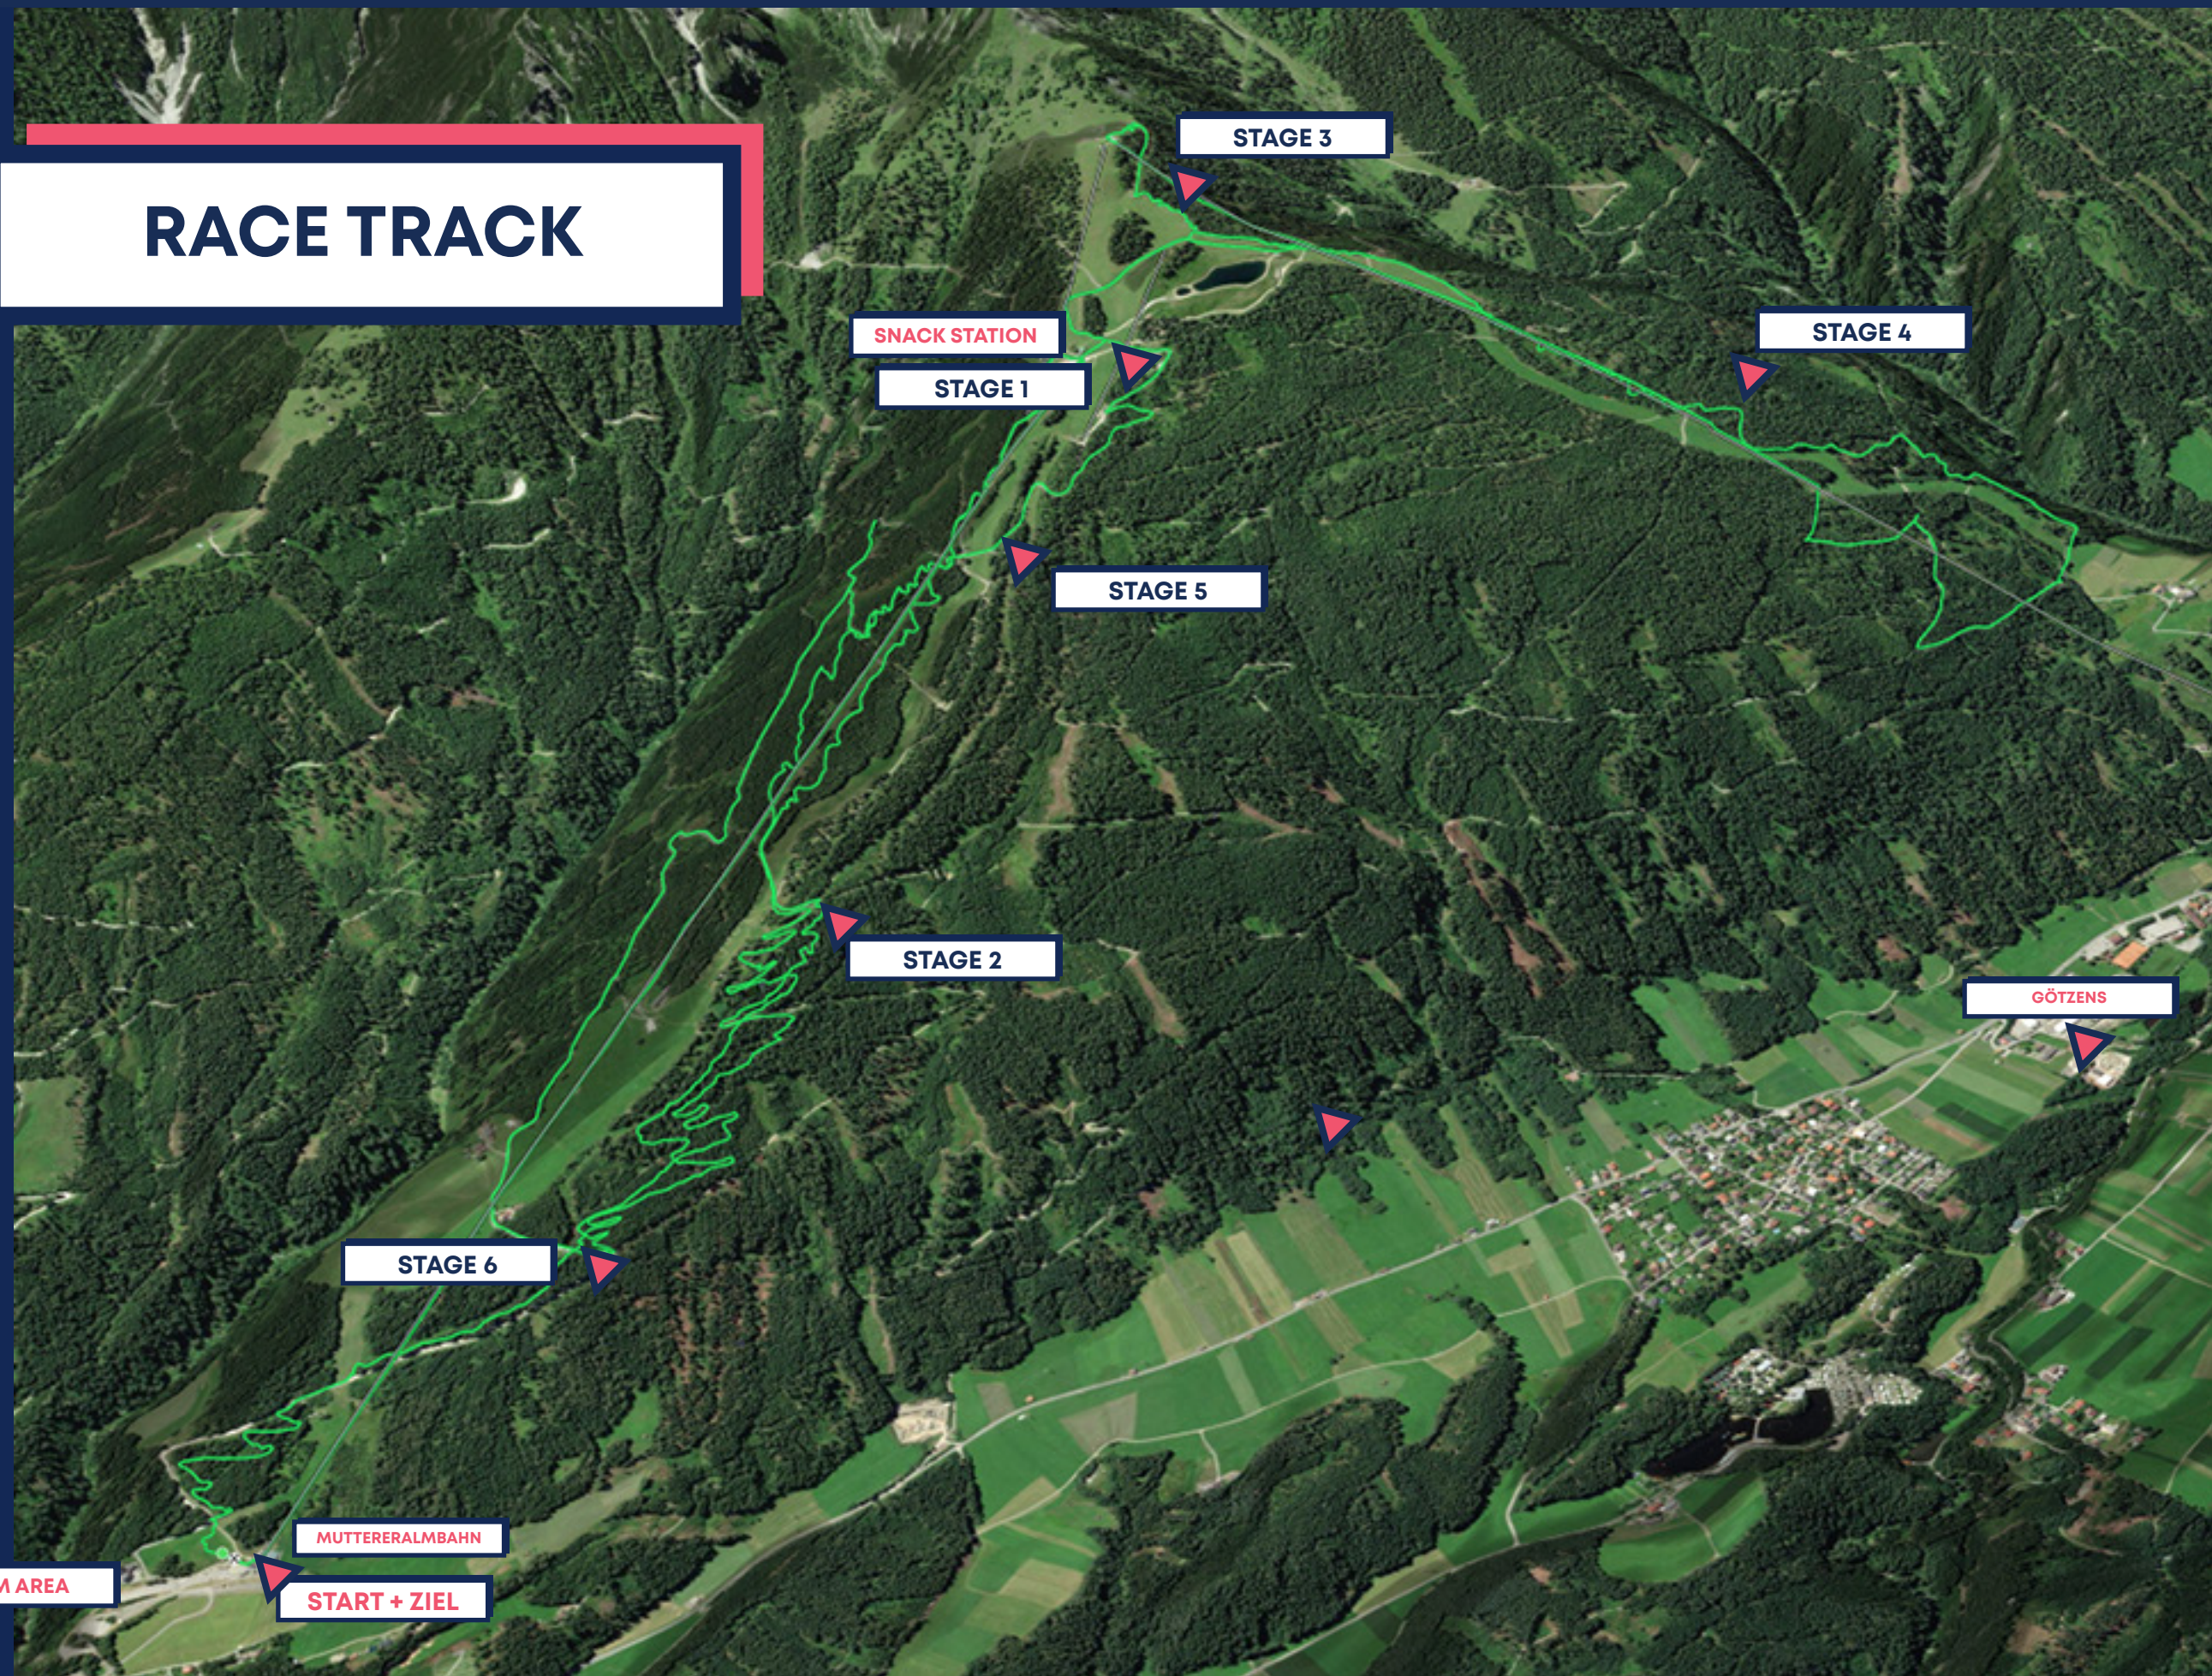

RACE TRACK

STAGE 3

SNACK STATION

STAGE 1

STAGE 4

STAGE 5

STAGE 2

GÖTZENS

STAGE 6

MUTTERERALMBAHN

TEAM AREA

START + ZIEL